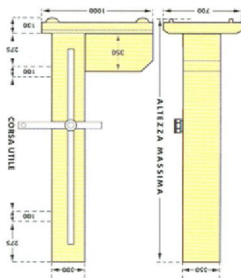

AUTOMATIC SPRAY GUN

Concessionário:

WWW.CMSPRAY.IT

CMSPRAY@CMSPRAY.IT

Tel. +39(0)422 398768

Fax +39(0)422 398594

Carbonera (TV) ITALY