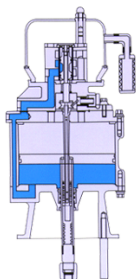

POMPE ALTA PRESSIONE HSC

PRO - 631

FLUID PRESSURE RATIO 63:1
OUTPUT (GPM) L/min | 11 (2 GPM)
MAX. DISCHARGE PRESSURE
| 5,670 psi / 390 bar / 39 Mpa
AIR PRESSURE RANGER
| 40~90 psi / 3-6.2 bar /
| 0.3~0.62 Mpa
MAX. PUMP SPEED (CYCLE/min) | 50
STROKE (mm) | 120 (4¾ inch)
WEIGHT (kgs) | 83
DIMENSION (cm) | 73×75×125